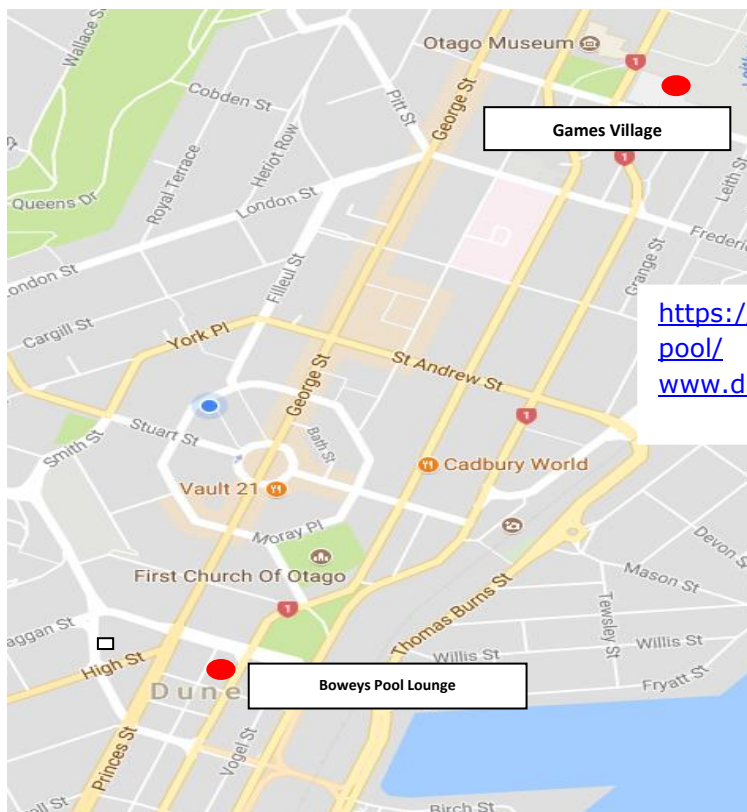

CUE SPORTS POOL

Date: Saturday 3rd February 2018 – Tuesday 6th February 2018

Contact: Darlene Black 021 595 909 masters@dunedinpool.org

FACILITIES:	Bowey's Pool Lounge for both 8-Ball Singles and Doubles and 9-Ball Singles and Doubles. Venue has wheelchair access from Vogel st entrance and accessible toilets.
MEDALS:	Medals ceremony will be held at the end of each discipline, at the venue.
DIRECTIONS:	See Map attached Bowey's Pool Lounge 81 Crawford St.
PROGRAMME:	8-Ball Singles - Saturday 3 rd February 8-Ball Doubles – Sunday 4 th February 9-Ball Singles – Monday 5 th February 9-Ball Doubles – Tuesday 6 th February Please report to tournament officials at 9.00am on the morning that you are playing.
FIRST AID & SAFETY:	A full first aid kit is available at venue. Dunedin Urgent Doctors are the closest medical centre for emergencies, approx. 5 minute drive from both venues.
REFRESHMENTS:	Venues have fully licenced bar and snack foods available for purchase. Eftpos is available.
SPORT SPECIFIC INFORMATION:	World 8-Ball rules, Men 40+, 50+ (9ft tables). World 8-Ball rules, Ladies, Men 60+ (7ft tables). World 9-Ball rules, Men and Ladies (9ft tables). Section play: Post section: Knock out. Dress Code: Tidy casual.